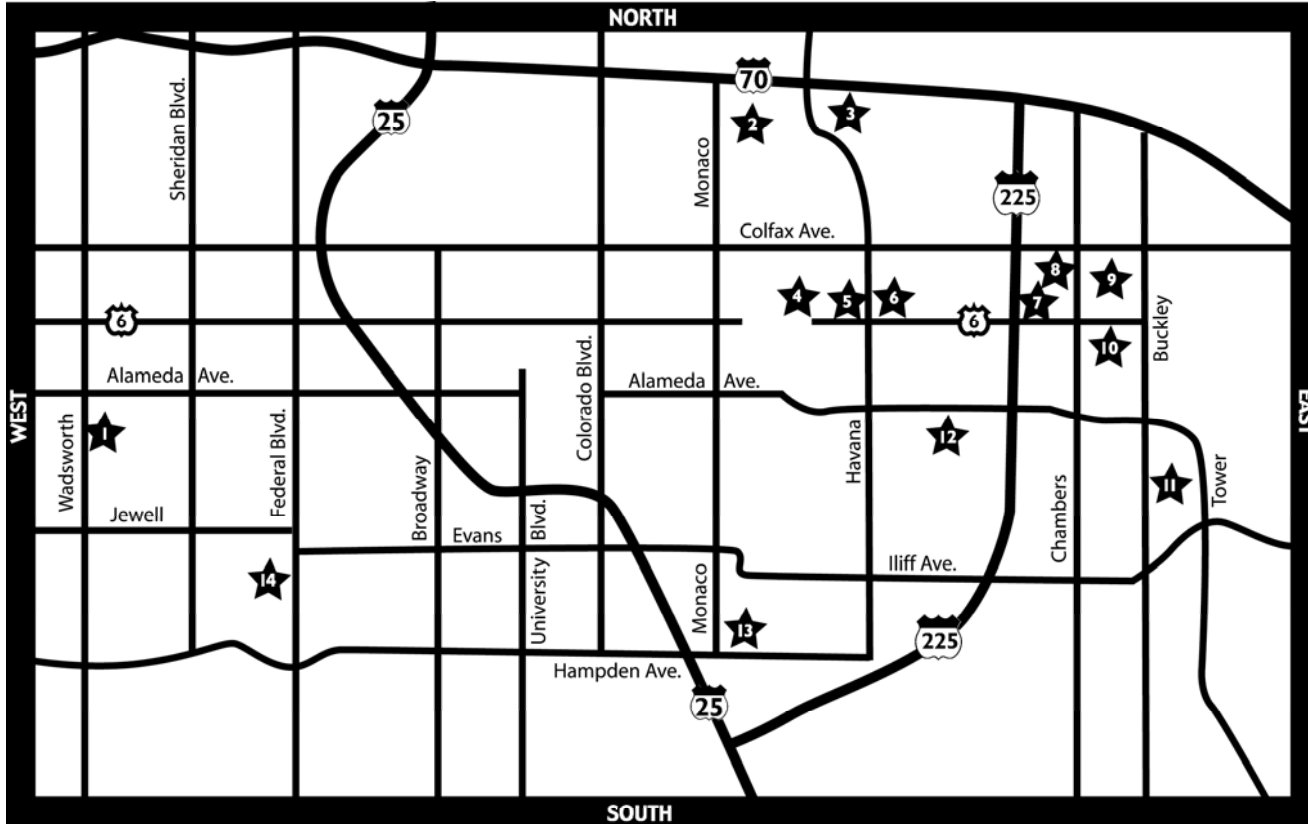

The Learning Source

For Adults and Families

455 S. Pierce St., Lakewood, CO 80226

303-922-4683

www.coloradoliteracy.org

Locations

#1 The Learning Source for Adults and Families*
Main office, GED AM/PM, ESOL AM
455 S. Pierce St, Lakewood, CO 80226

#2 Fletcher Elementary School*
Family Literacy - ESOL AM
10455 E. 25th Ave., Aurora, CO 80010

#3 Denver County Jail*
GED PM
10500 Smith Rd., Denver, CO 80239

#4 Community College of Aurora - Lowry (ALI)*
GED AM/PM
9202 E. Severn Pl., Denver, CO 80230

#5 Fulton Elementary School*
Family Literacy - ESOL AM
755 Fulton St., Aurora, CO 80010

#6 Peoria Elementary School*
Family Literacy - ESOL AM
875 Peoria St., Aurora, CO 80011

#7 Elkhart Elementary School*
Family Literacy - ESOL AM
1020 Eagle St., Aurora, CO 80011

#8 East Middle School*
ESOL PM
1275 Fraser St., Aurora, CO 80011

#9 Laredo Elementary School*
Family Literacy - ESOL AM
1350 Laredo St., Aurora, CO 80011

#10 Community College of Aurora*
GED PM
16000 CentreTech Pkwy, Aurora, CO 80011